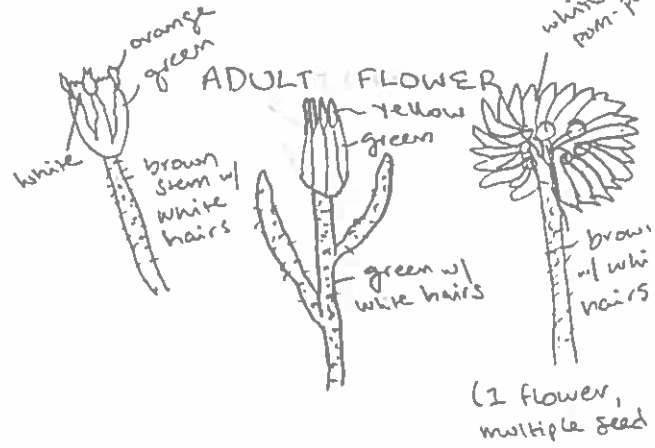

DANTHONIA CALIFORNICA

POACEAE - PERENNIAL

DAN CAL

NOTES:

CALIFORNIA OATGRASS

- white hairs more abundant than other grasses

GRASS

WIDESPREAD

ACHYRACHAENA MOLLIS

ASTERACEAE - Annual

ACH MOL  
BLOW WIVES  
FORB  
43 DEGREES N

NOTES:

SEED

SEEDLING

JUVENILE

CLARKIA PURPUREA

ONAGRACEAE - Annual

CLA PUR  
FOUR SPOT  
FORB  
50 DEGREES N

NOTES: ssp. quadrivulnera - stigma & anthers  
ssp. viminea - anthers < stigma  
ssp. purpurea - 8 grooved ovaries, lighter towards center of flower from outside

Clarkia amoena

- pale pink/purple
- dark pink spot in center of petal
- stigma = white, anthers = yellow

SEED

SEEDLING

JUVENILE

ADULT FLOWER

COLLINSIA GRANDIFLORA

SCROPHULARIACEAE - Annual