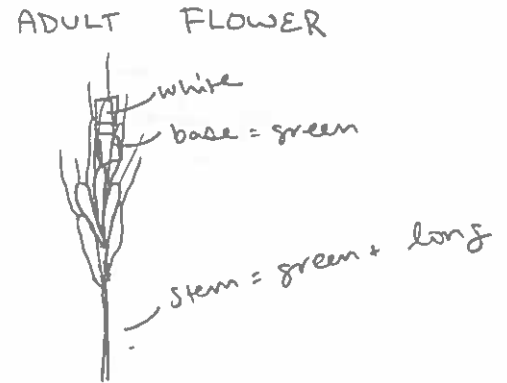

ACHNATHERUM LEMMONII  
 ACH LEM  
 LEMMON'S NEEDLEGRASS  
 GRASS

46 DEGREES N

POACEAE - PERENNIAL  
 NOTES:

JUVENILE  
 N/A

ARISTIDA OLEAGANTHA  
 ARI OLE  
 PRAIRIE THREEAWN  
 GRASS  
 46 DEGREES N

POACEAE - PERENNIAL

NOTES: No real pattern to flower adult

FESTUCA ROEMERI  
 FES ROE  
 ROEMER'S FESCUE  
 GRASS  
 50 DEGREES N

POACEAE - PERENNIAL

NOTES: Bunch Grass, very thin leaves and all connected to one single base