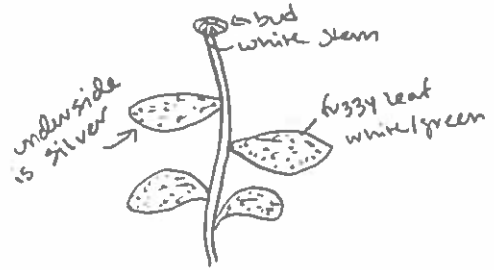

43 DEGREES N

SEED

SEEDLING

JUVENILE

ADULT FLOWER

ERIOPHYLLUM LANATUM

ASTERACEAE - Perennial

ERI LAN

NOTES:

COMMON WOOLY SUNFLOWER

FORB

WIDESPREAD

SEED

SEEDLING

JUVENILE

ADULT FLOWER

N/A

N/A

PLECTRITIS CONGESTA

VALERIANACEAE - Annual

PLE CON

NOTES:

SHORTSPUR SEABLUSH

FORB