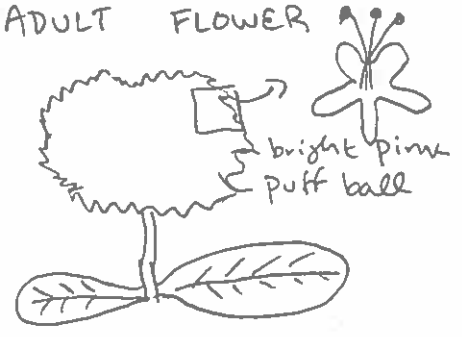

NOTES:

COMMON WOOLY SUNFLOWER

FORB

WIDESPREAD

SEED

SEEDLING

JUVENILE

ADULT FLOWER

N/A

N/A

PLECTRITIS CONGESTA

VALERIANACEAE - Annual

PLE CON

NOTES:

SHORTSPUR SEABLUSH

FORB

WIDESPREAD

SEED

SEEDLING

JUVENILE

ADULT FLOWER

N/A

CRYPTANTHA INTERMEDIA . . . . ?